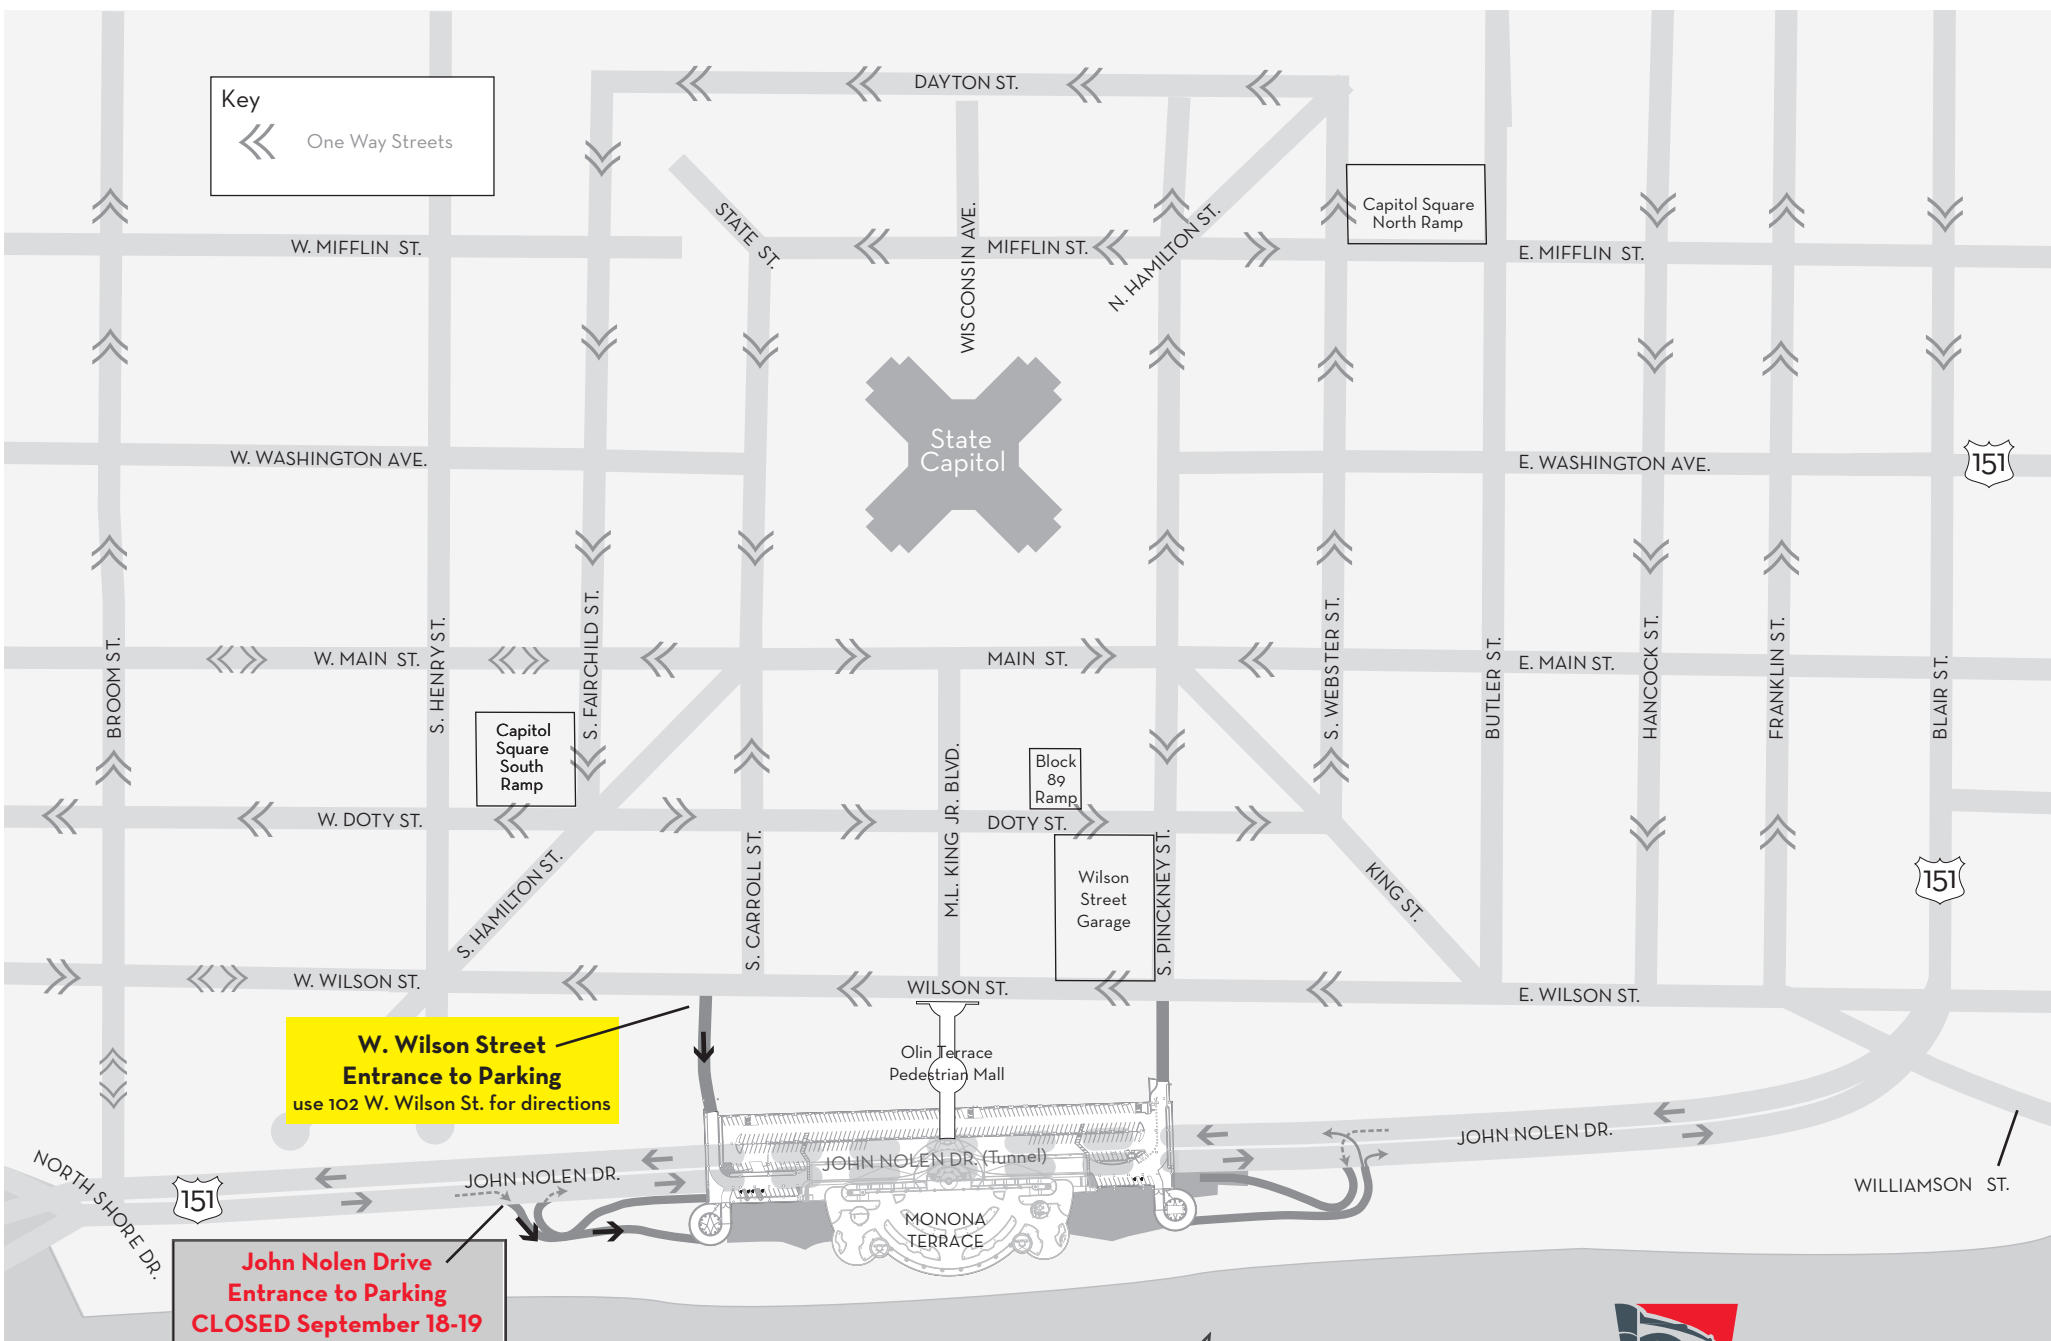

Key
 One Way Streets

**W. Wilson Street
 Entrance to Parking**
 use 102 W. Wilson St. for directions

**John Nolen Drive
 Entrance to Parking**
CLOSED September 18-19

**Real-time City Lot
 Parking Availability**

Lake Monona